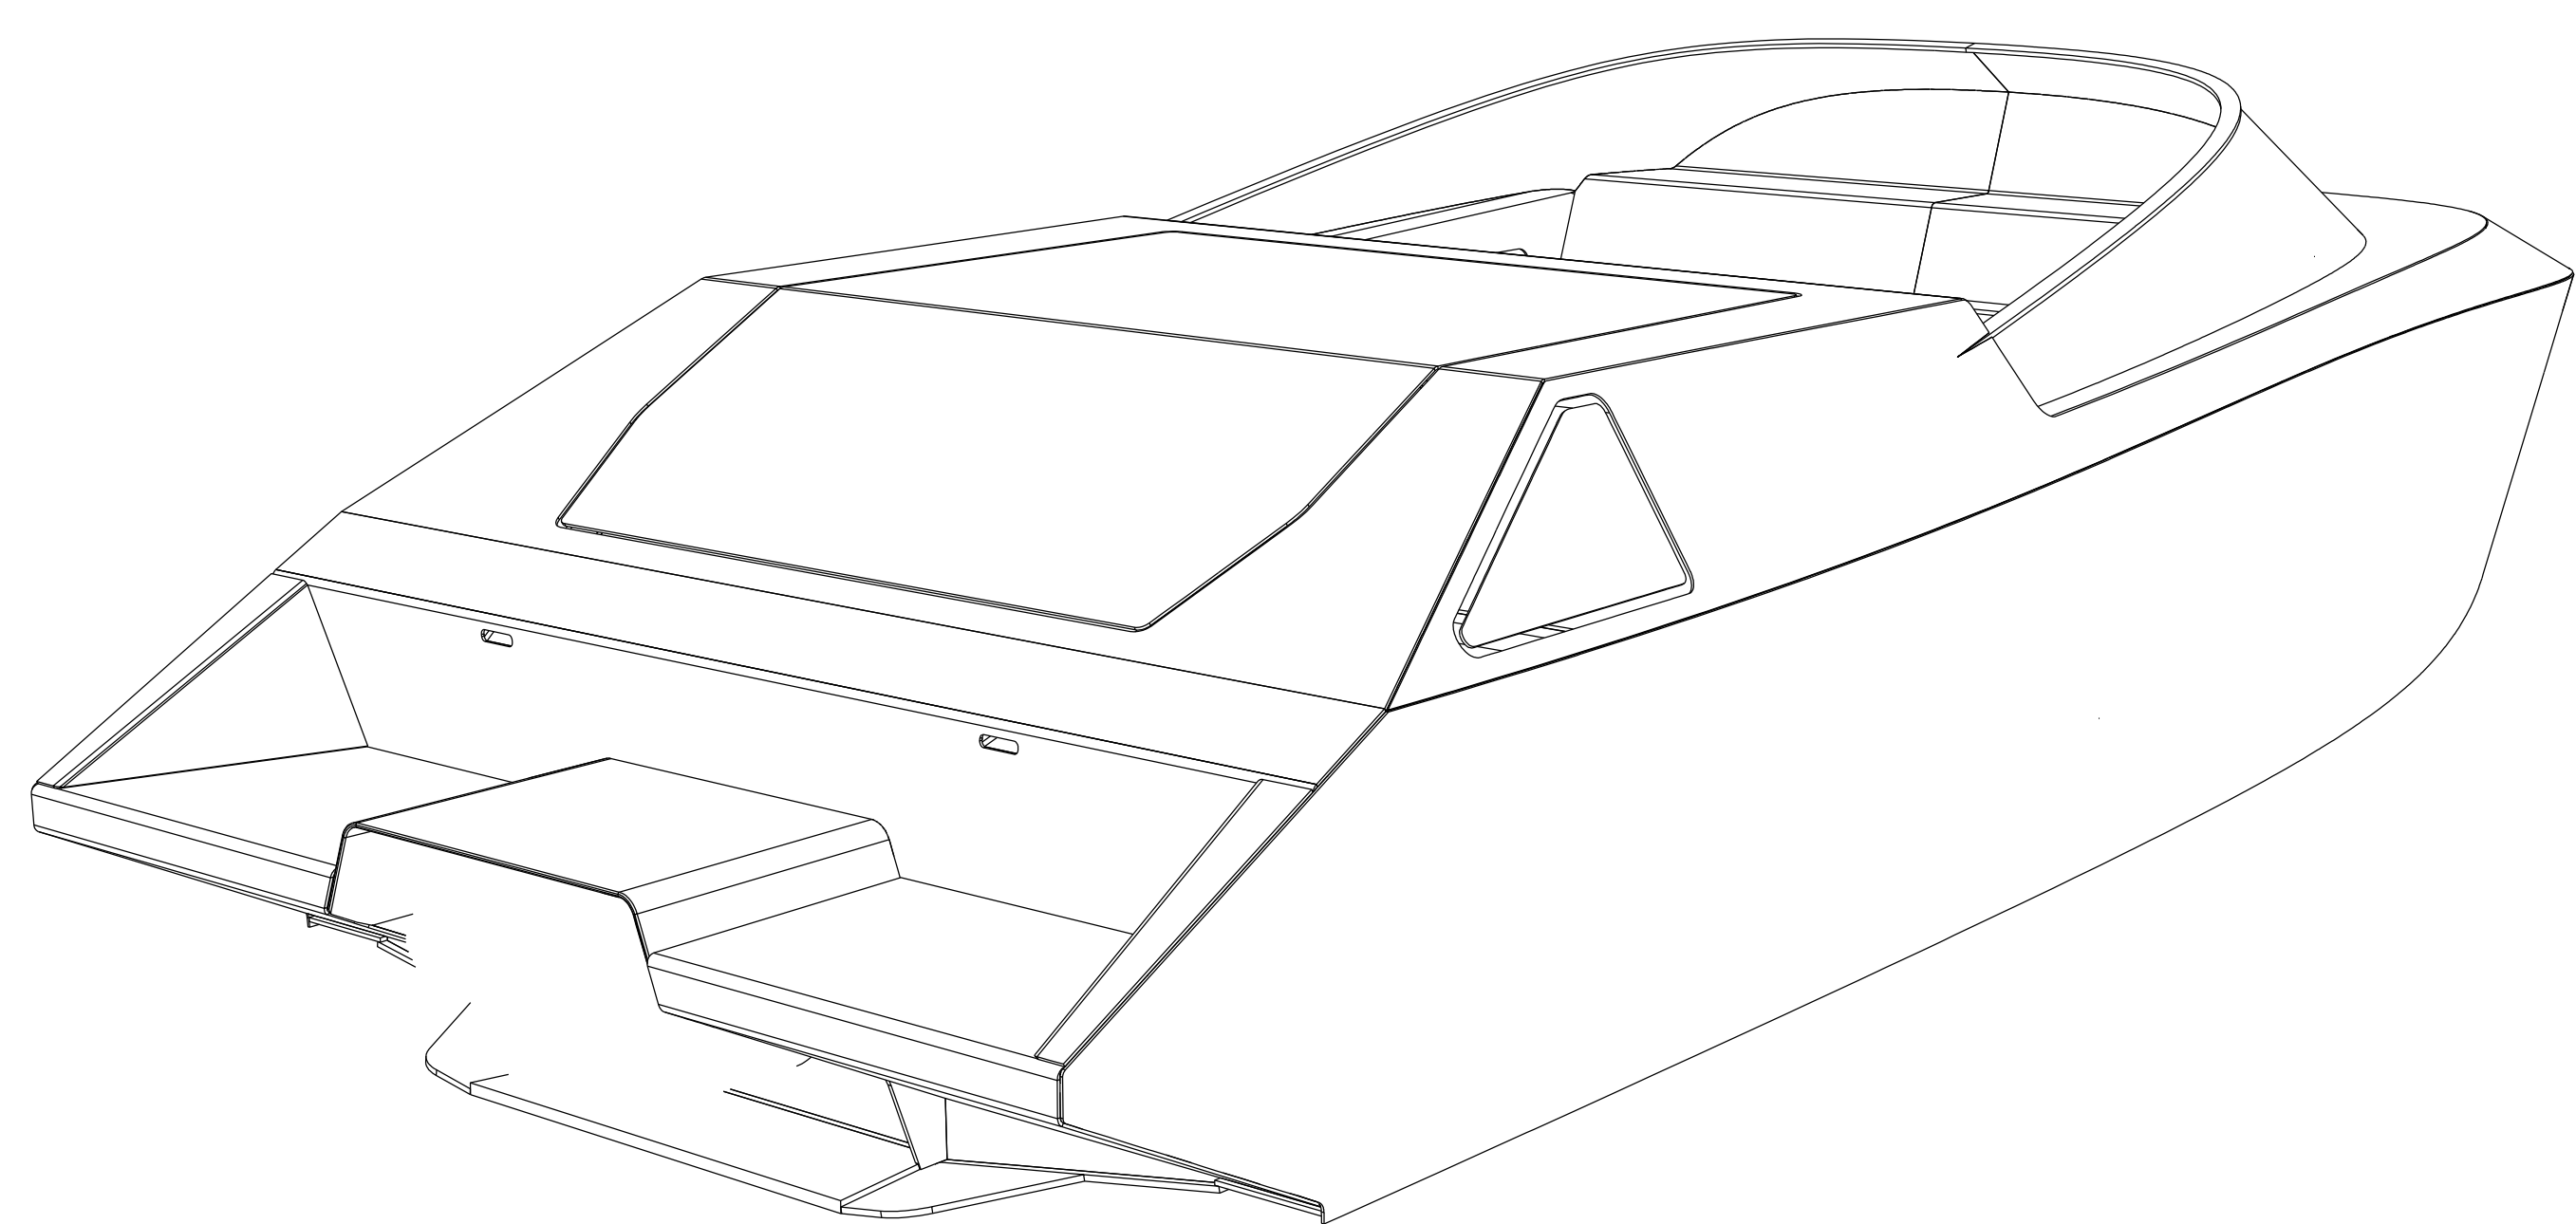

SECTION
LOCATION